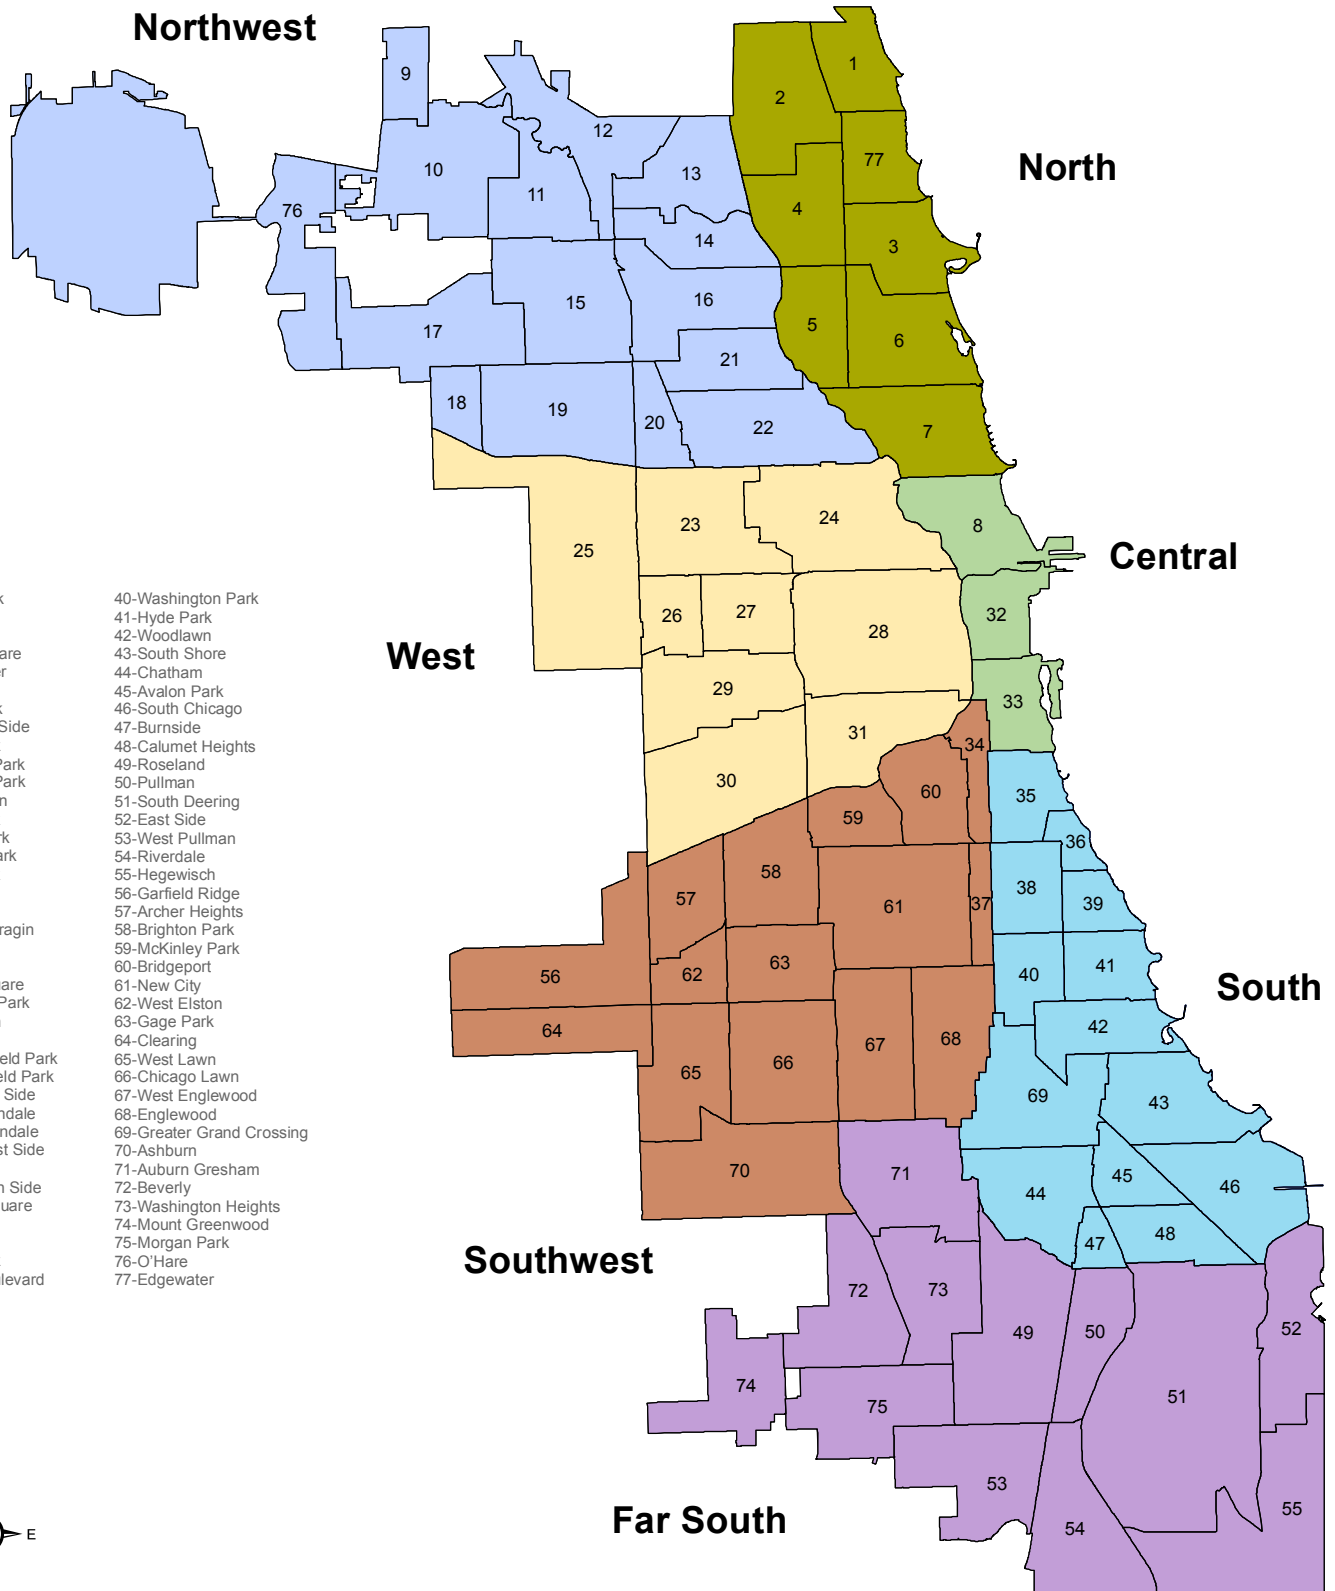

# City of Chicago Regions

- 1-Rogers Park
- 2-West Ridge
- 3-Uptown
- 4-Lincoln Square
- 5-North Center
- 6-Lake View
- 7-Lincoln Park
- 8-Near North Side
- 9-Edison Park
- 10-Norwood Park
- 11-Jefferson Park
- 12-Forest Glen
- 13-North Park
- 14-Albany Park
- 15-Portage Park
- 16-Irving Park
- 17-Dunning
- 18-Montclare
- 19-Belmont Cragin
- 20-Hermosa
- 21-Avondale
- 22-Logan Square
- 23-Humboldt Park
- 24-West Town
- 25-Austin
- 26-West Garfield Park
- 27-East Garfield Park
- 28-Near West Side
- 29-North Lawndale
- 30-South Lawndale
- 31-Lower West Side
- 32-Loop
- 33-Near South Side
- 34-Armour Square
- 35-Douglas
- 36-Oakland
- 37-Fuller Park
- 38-Grand Boulevard
- 39-Kenwood
- 40-Washington Park
- 41-Hyde Park
- 42-Woodlawn
- 43-South Shore
- 44-Chatham
- 45-Avalon Park
- 46-South Chicago
- 47-Burnside
- 48-Calumet Heights
- 49-Roseland
- 50-Pullman
- 51-South Deering
- 52-East Side
- 53-West Pullman
- 54-Riverdale
- 55-Hegewisch
- 56-Garfield Ridge
- 57-Archer Heights
- 58-Brighton Park
- 59-McKinley Park
- 60-Bridgeport
- 61-New City
- 62-West Elston
- 63-Gage Park
- 64-Clearing
- 65-West Lawn
- 66-Chicago Lawn
- 67-West Englewood
- 68-Englewood
- 69-Greater Grand Crossing
- 70-Ashburn
- 71-Auburn Gresham
- 72-Beverly
- 73-Washington Heights
- 74-Mount Greenwood
- 75-Morgan Park
- 76-O'Hare
- 77-Edgewater