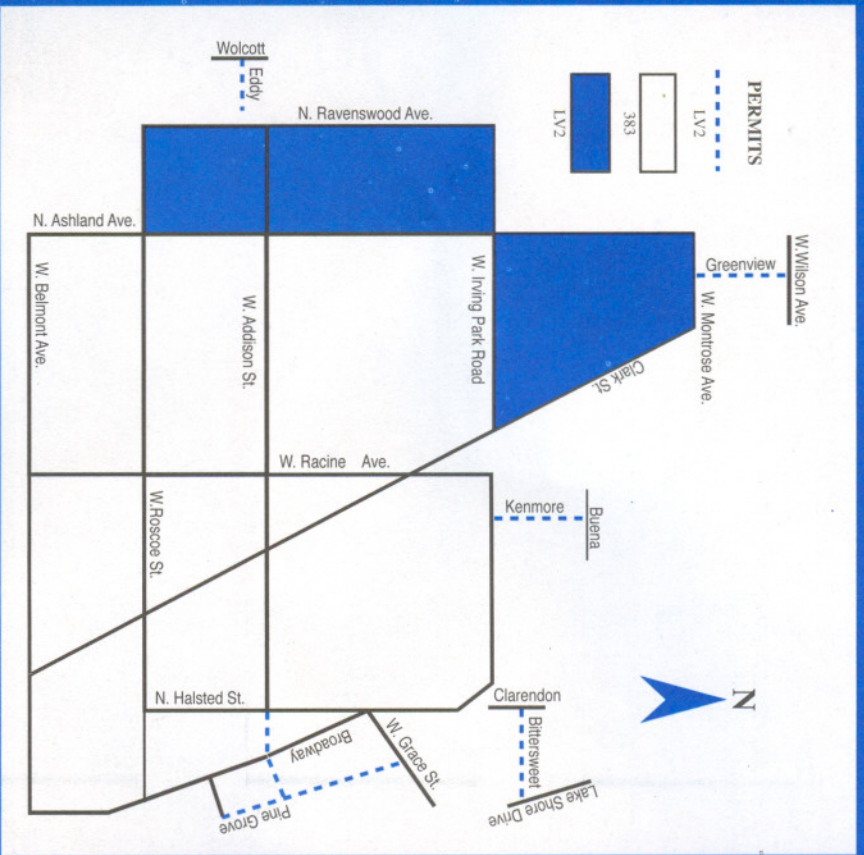

# Wrigley Field Parking Permit Areas and Eligibility

**PLEASE NOTE**  
 Night baseball parking restriction hours are 5 P.M. to 10 P.M. in both zones. The permit does not authorize illegal parking. Per Section 9-68-020 of the Chicago Municipal Code, the permit may not be transferred, purchased or sold. Violators are subject to a fine of up to \$500.