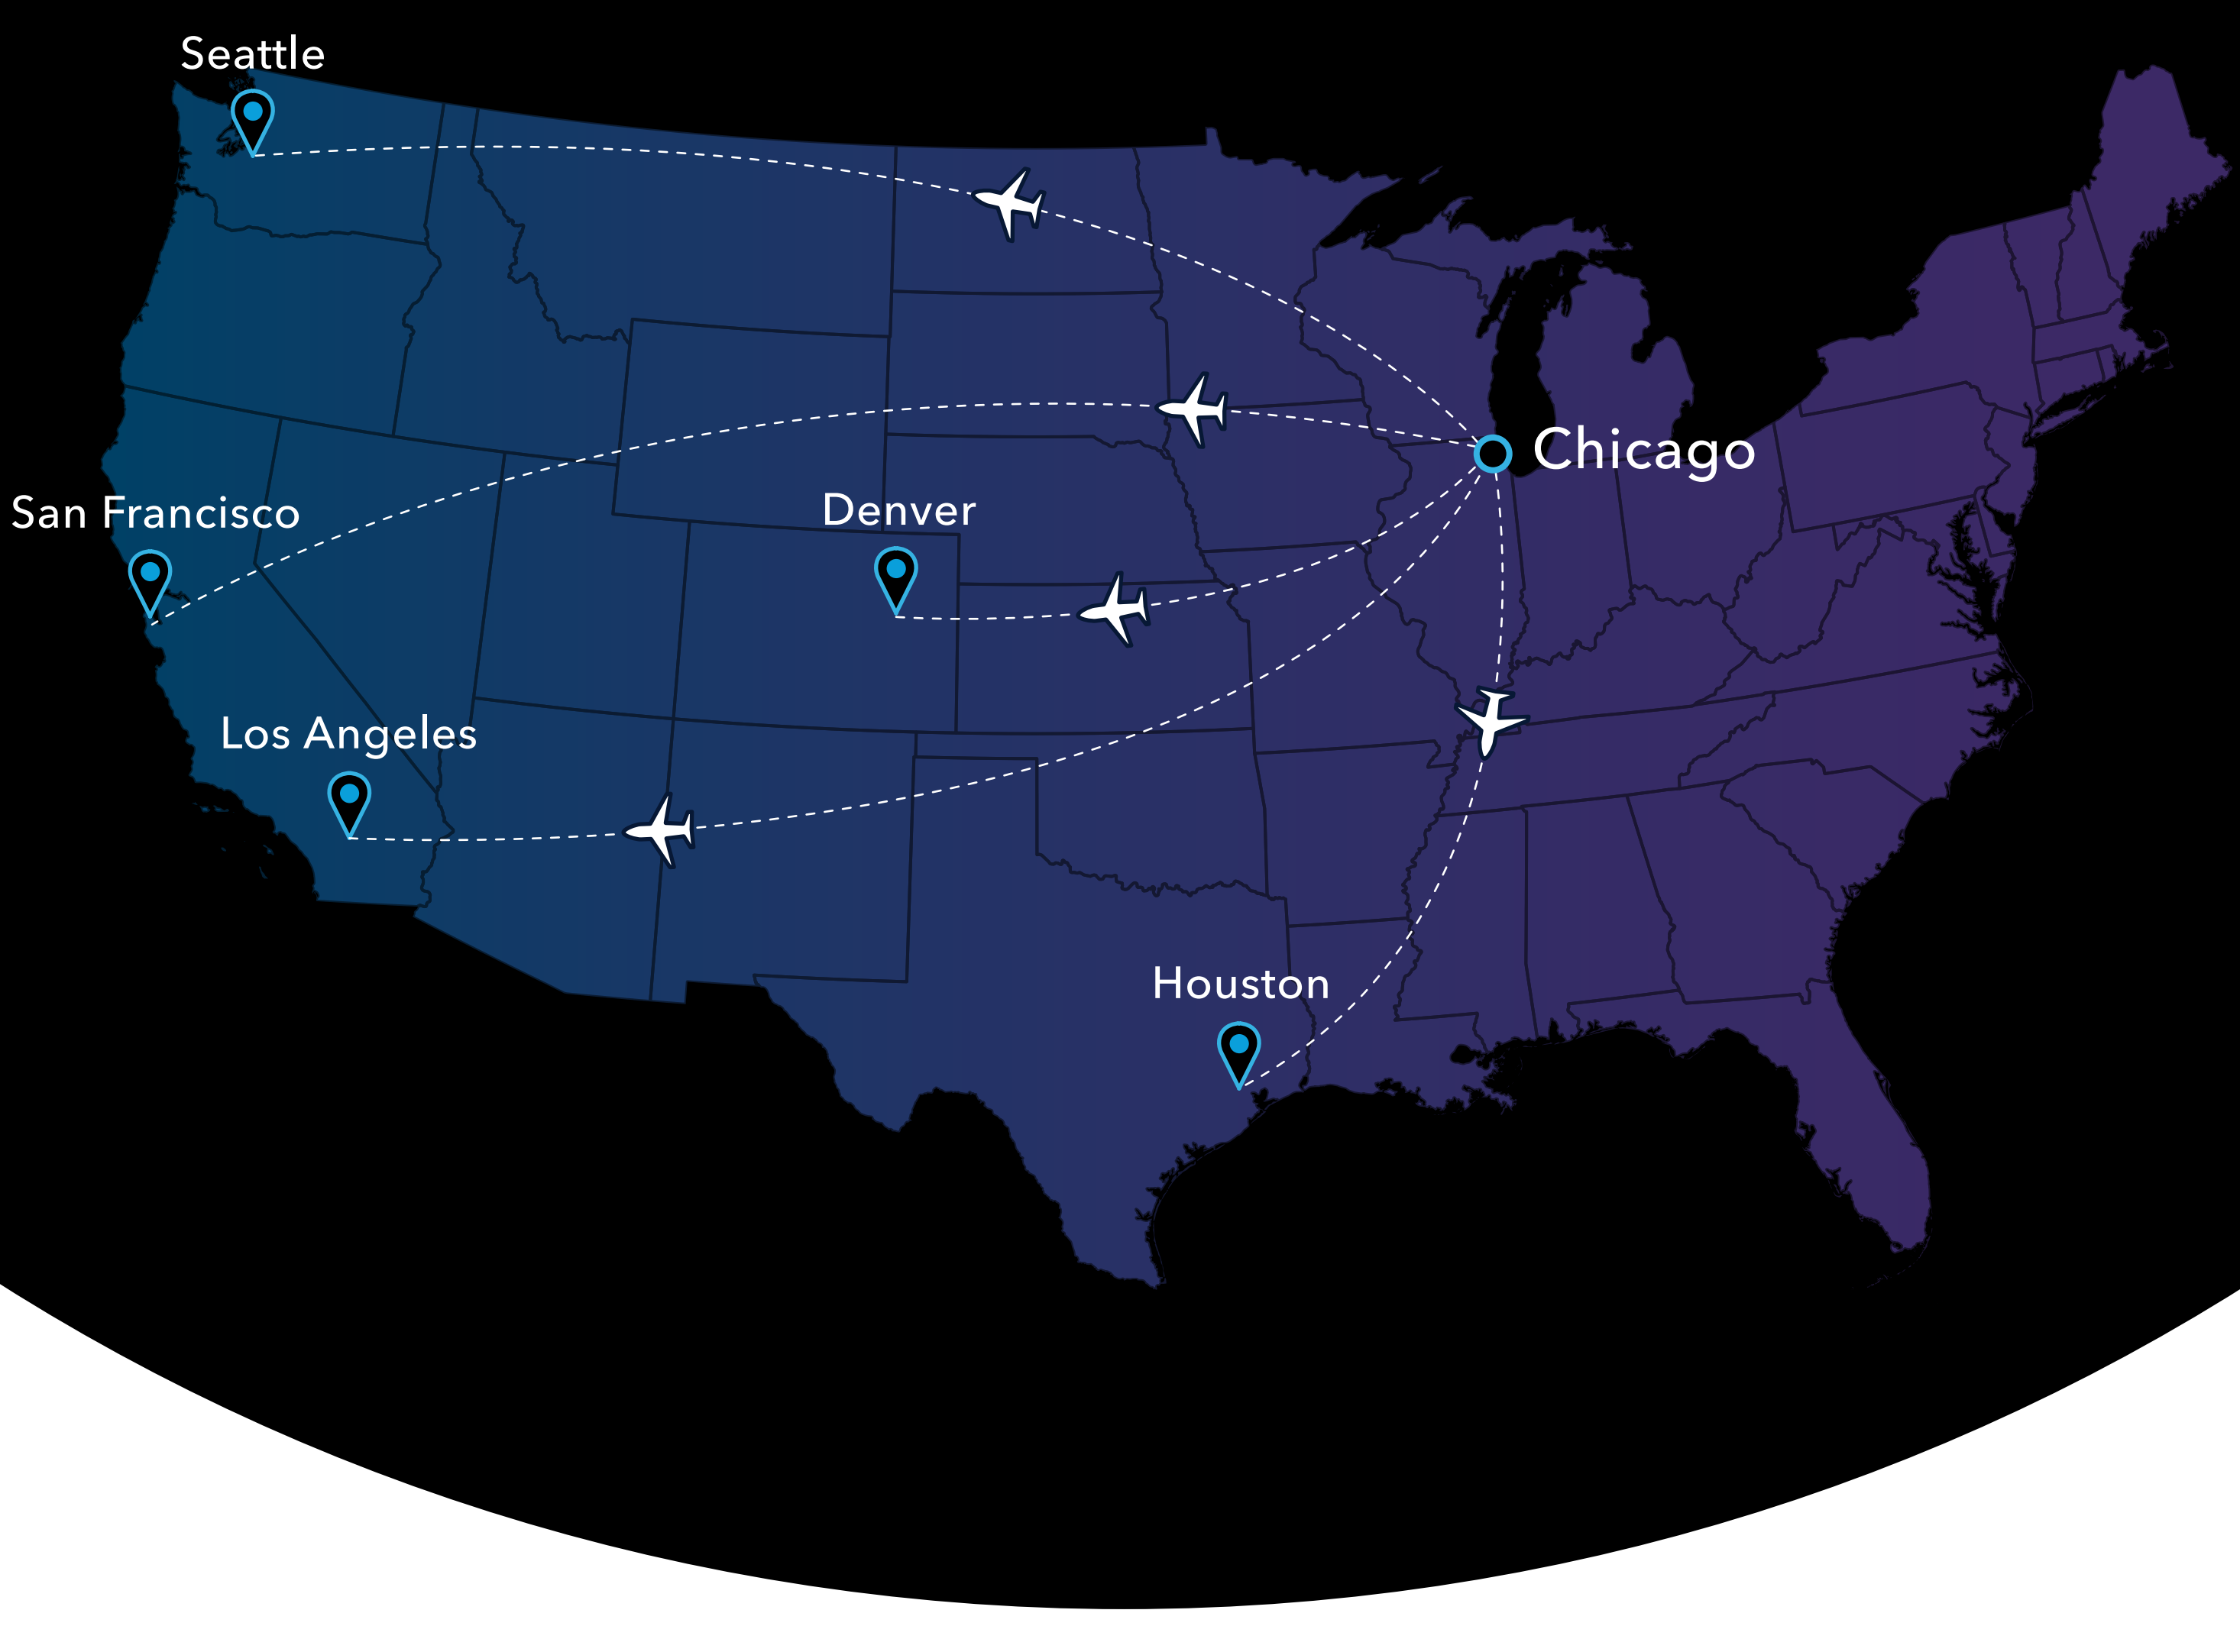

Economic Graph | Initiatives

CHICAGO

Top
5 CITIES

attracting recent graduates to Chicago are...

Top
5 CITIES

recent graduates from Chicago are moving to...

Of the Big Ten Schools, these schools have the highest representation in Chicago, with at least 10% of their Alumni base in Chicago...

Of the Big Ten,

UNIVERSITY OF ILLINOIS URBANA-CHAMPAIGN

has the largest Alumni representation, with 2 out of every 5 graduates working in Chicago.

Big Ten Schools grads are more likely to move to Chicago

Recent Graduates are defined as members who indicated on their profile as having graduated from higher education between 2012 and 2015.