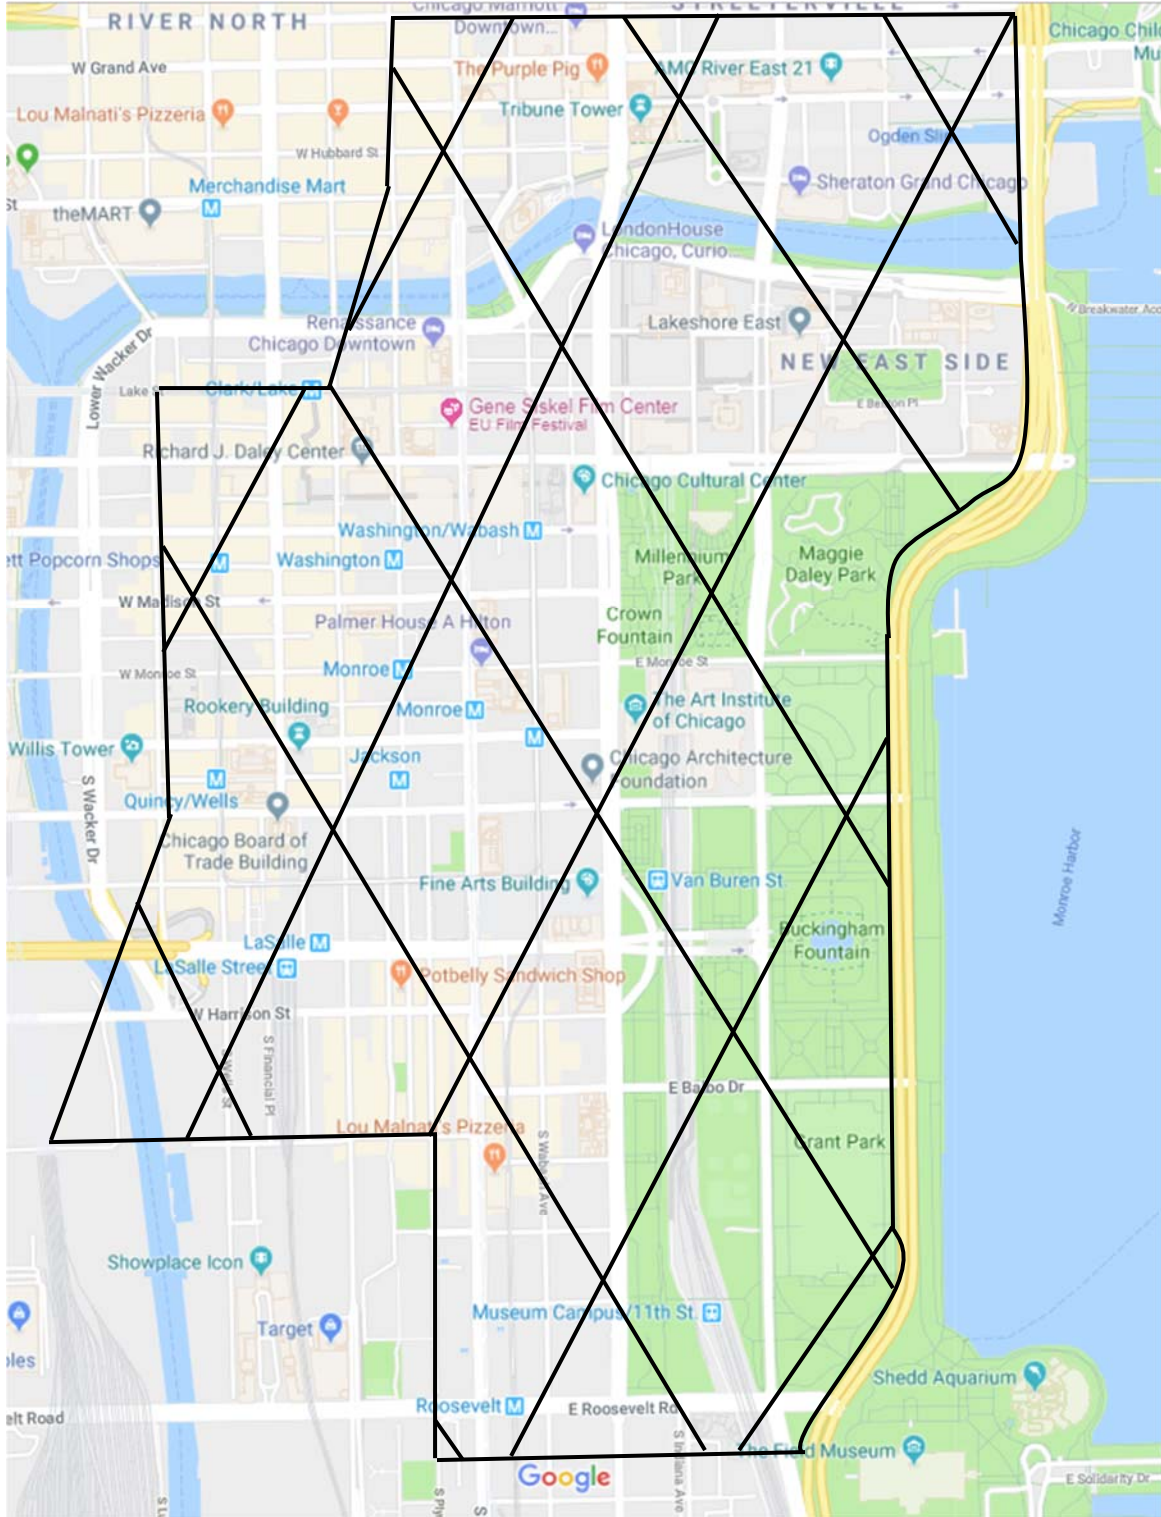

**Shamrock Shuffle 2025 TNP, Taxi, Livery, and Pedicab Geofence Boundaries  
and/or NO drop-off or pick-up zone  
Sunday, March 23, 2025 (0615hrs – 1130hrs)**

In addition to the geofenced zone, the Office of Emergency Management and Communications (OEMC), in conjunction with the Chicago Police Department, will enforce the following to ensure public safety:

- No pick-up or drop-off on Lake Shore Drive, including on-ramps, off-ramps, medians, turning lanes, shoulders, and emergency pull-offs (Strictly enforced) – Current and continuing restriction
- No vehicles stopping, standing or parking in bus or bicycle lanes, traffic lanes, fire lanes, sidewalk crossings, bridges, etc. (Strictly enforced) - Current and continuing restriction
- No staging in residential areas
- Pedicabs are not allowed in or around Grant Park, use is restricted to the Lakefront Bike Path.