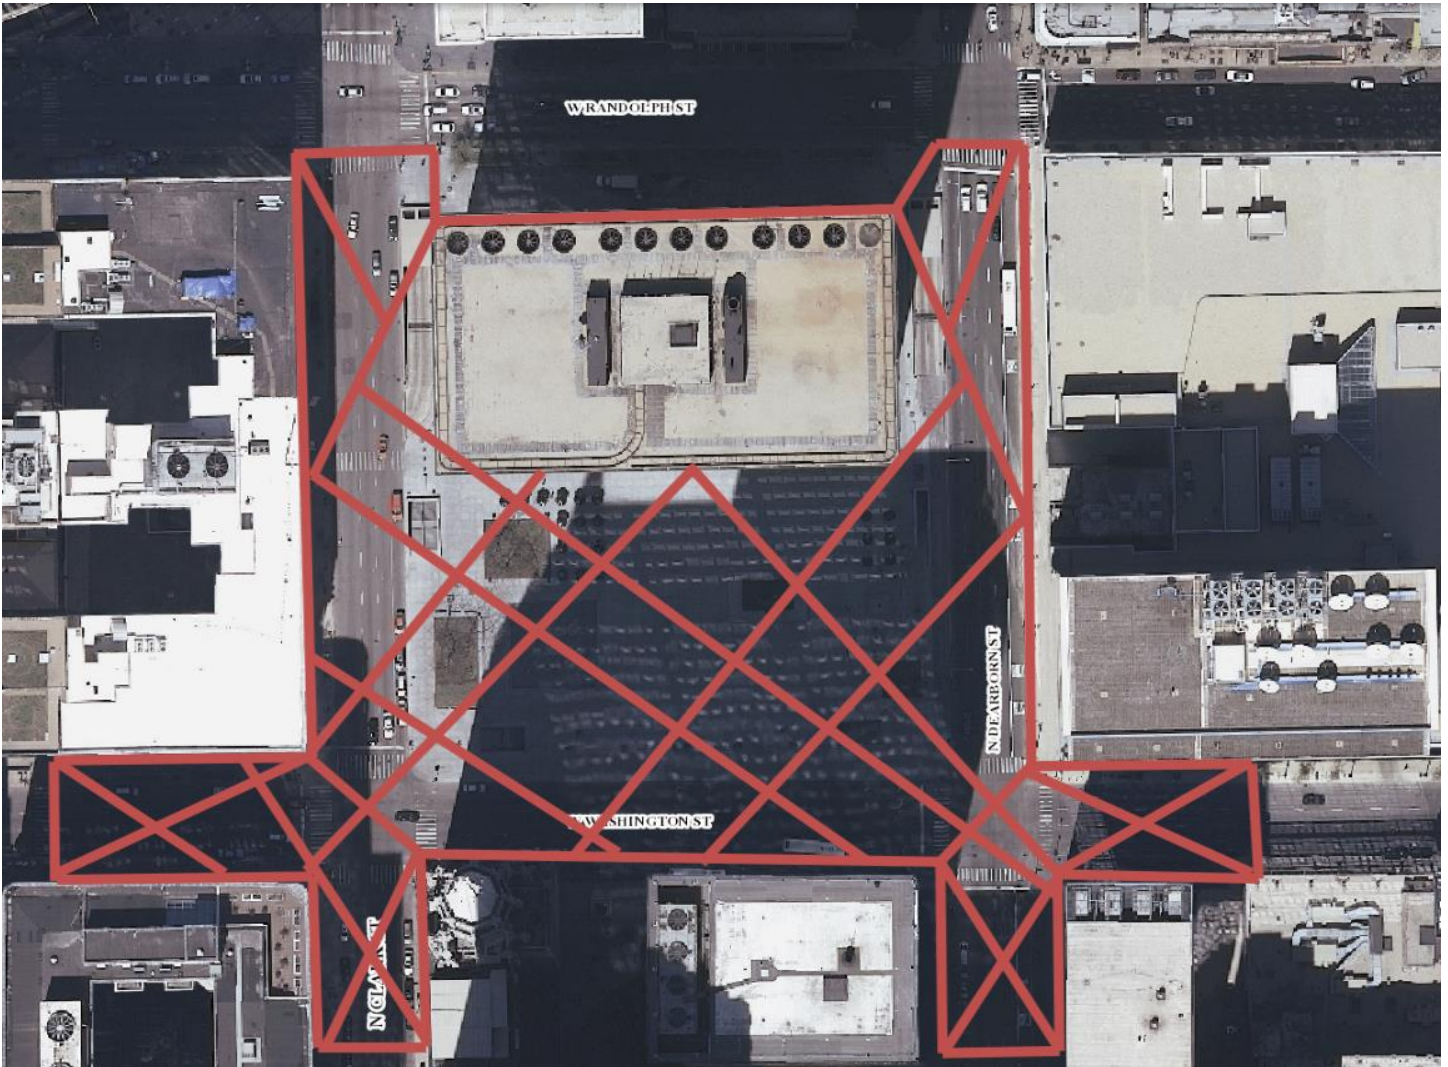

**2024 Christkindlmarket at Daley Plaza
TNP, Taxi, and Livery Geofence Boundaries
and/or NO drop-off or pick-up zone
Daily from November 22nd – December 24th, 2024 (1030hrs – 2115hrs CST)**

The Office of Emergency Management and Communications (OEMC), in conjunction with the Chicago Police Department, requires the following to ensure public safety:

- **Taxis, TNPs, Charters, and liveries CANNOT pick up or drop-off passengers within the geofence boundaries highlighted in **Red** (except WAV with ADA passengers).**
 - No pick-up or drop-off on on-ramps, off-ramps, medians, turning lanes, shoulders, and emergency pull-offs. (Strictly enforced)
 - No vehicles, stopping, standing or parking in bus or bicycle lanes, fire lanes, sidewalk crossings, etc. (Strictly enforced)