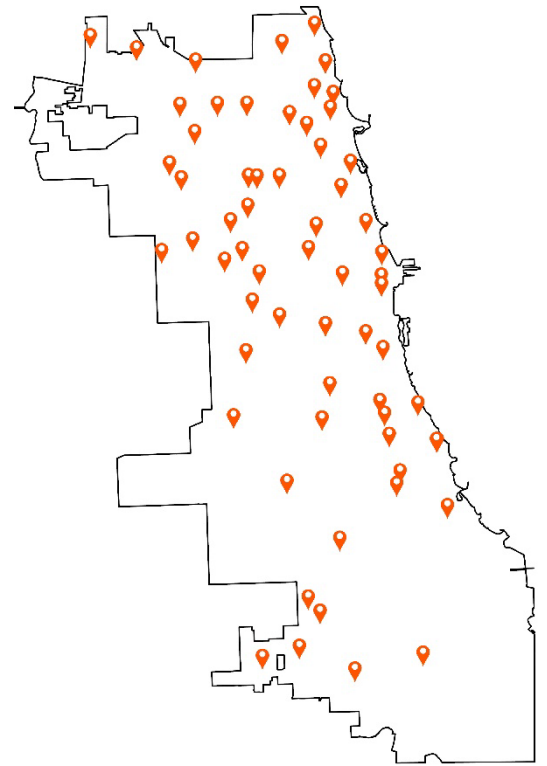

NEIGHBORHOOD BUSINESS DEVELOPMENT CENTERS

Creating a thriving small business ecosystem in Chicago, which is vital to job growth and a strong local economy.

The Chicago Department of Business Affairs and Consumer Protection's (BACP) **Neighborhood Business Development Centers (NBDCs)** play a critical role in fostering equitable small-business environments in the communities they serve across Chicago. The NBDC Program consists of local business service organizations that provide no-cost, hyper-local business development assistance to entrepreneurs and business owners throughout the city. NBDCs provide general business licensing and public way use permitting guidance as well as specialized support services.