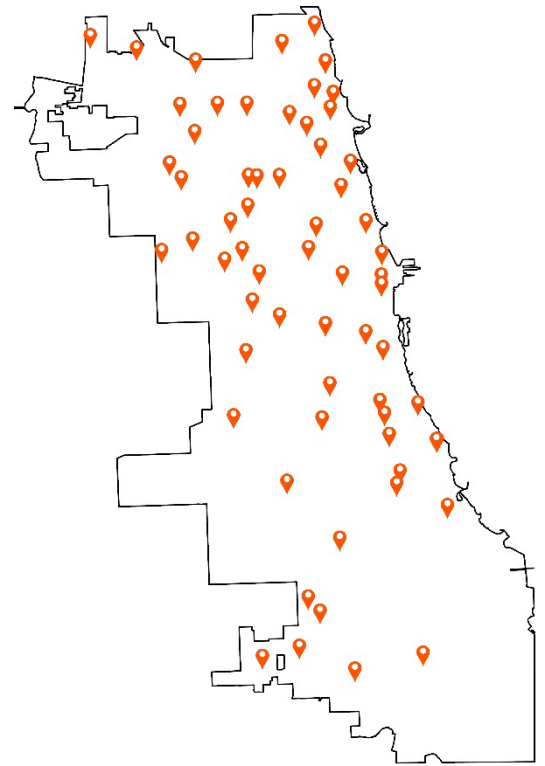

NEIGHBORHOOD BUSINESS DEVELOPMENT CENTERS

Creating a thriving small business ecosystem in Chicago, which is vital to job growth and a strong local economy.

The Chicago Department of Business Affairs and Consumer Protection's (BACP) **Neighborhood Business Development Centers (NBDCs)** play a critical role in fostering equitable small-business environments in the communities they serve across Chicago. The NBDC Program consists of local business service organizations that provide no-cost, hyper-local business development assistance to entrepreneurs and business owners throughout the city. NBDCs provide general business licensing and public way use permitting guidance as well as specialized support services.