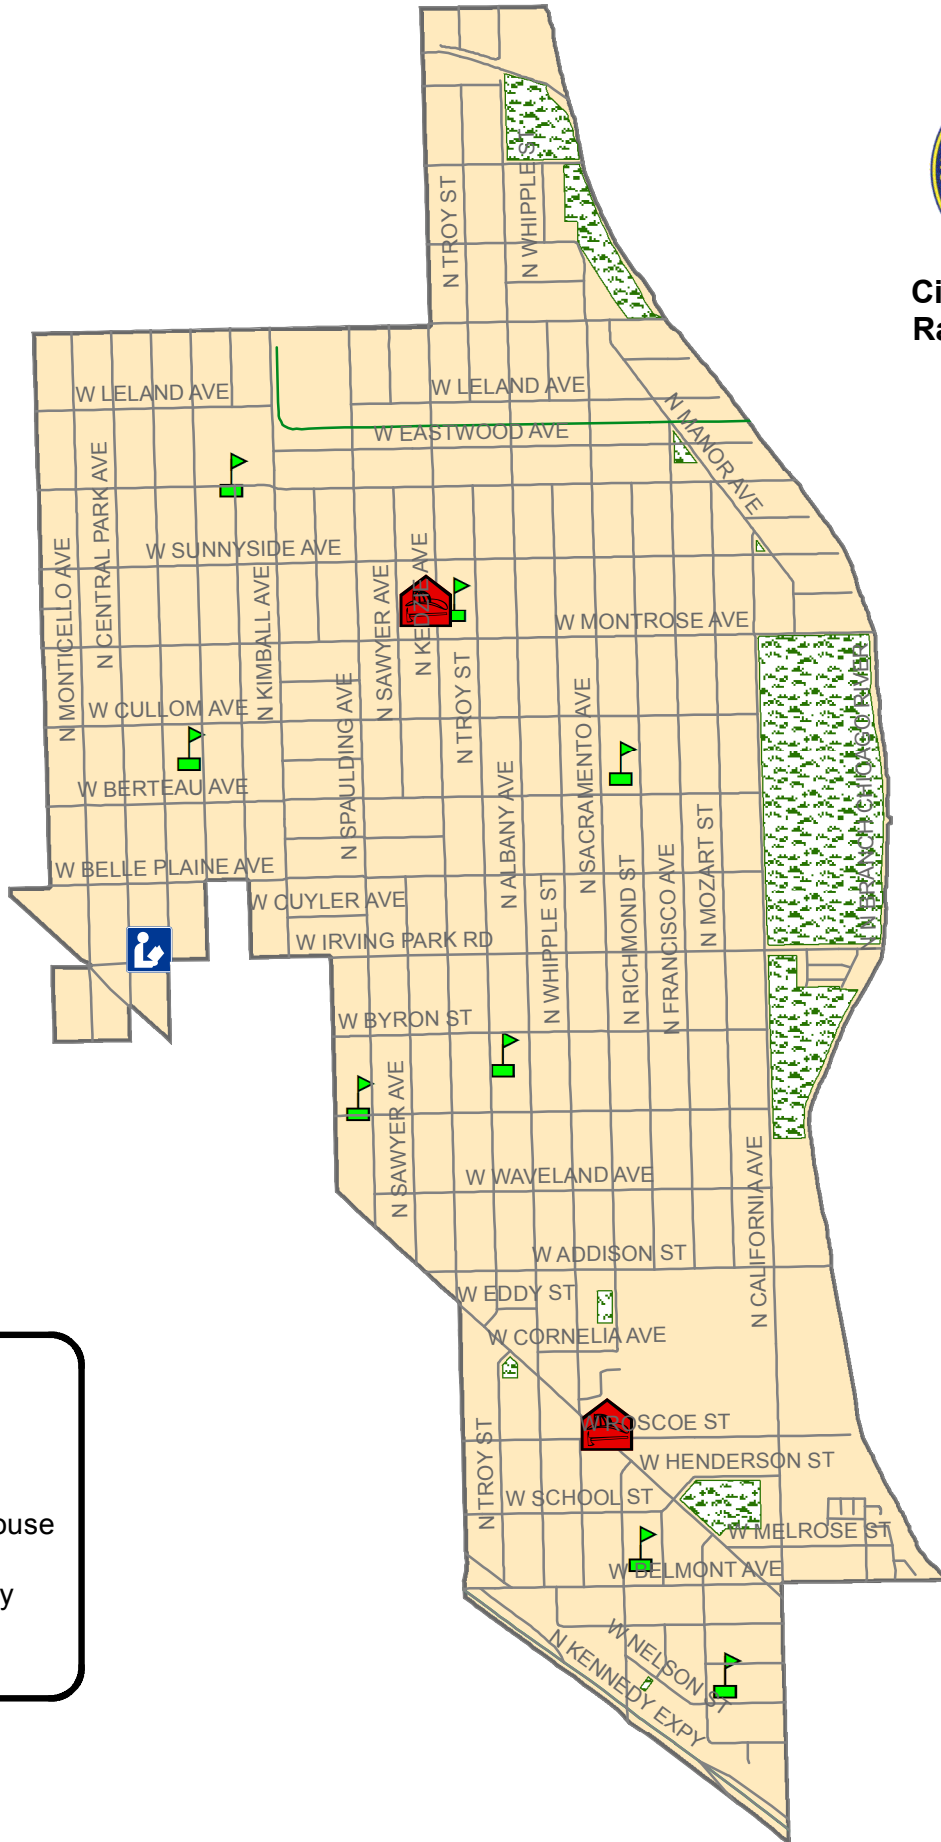

33rd Ward

City of Chicago
Rahm Emanuel
Mayor

Legend

-  CPS
-  Firehouse
-  Library
-  Park