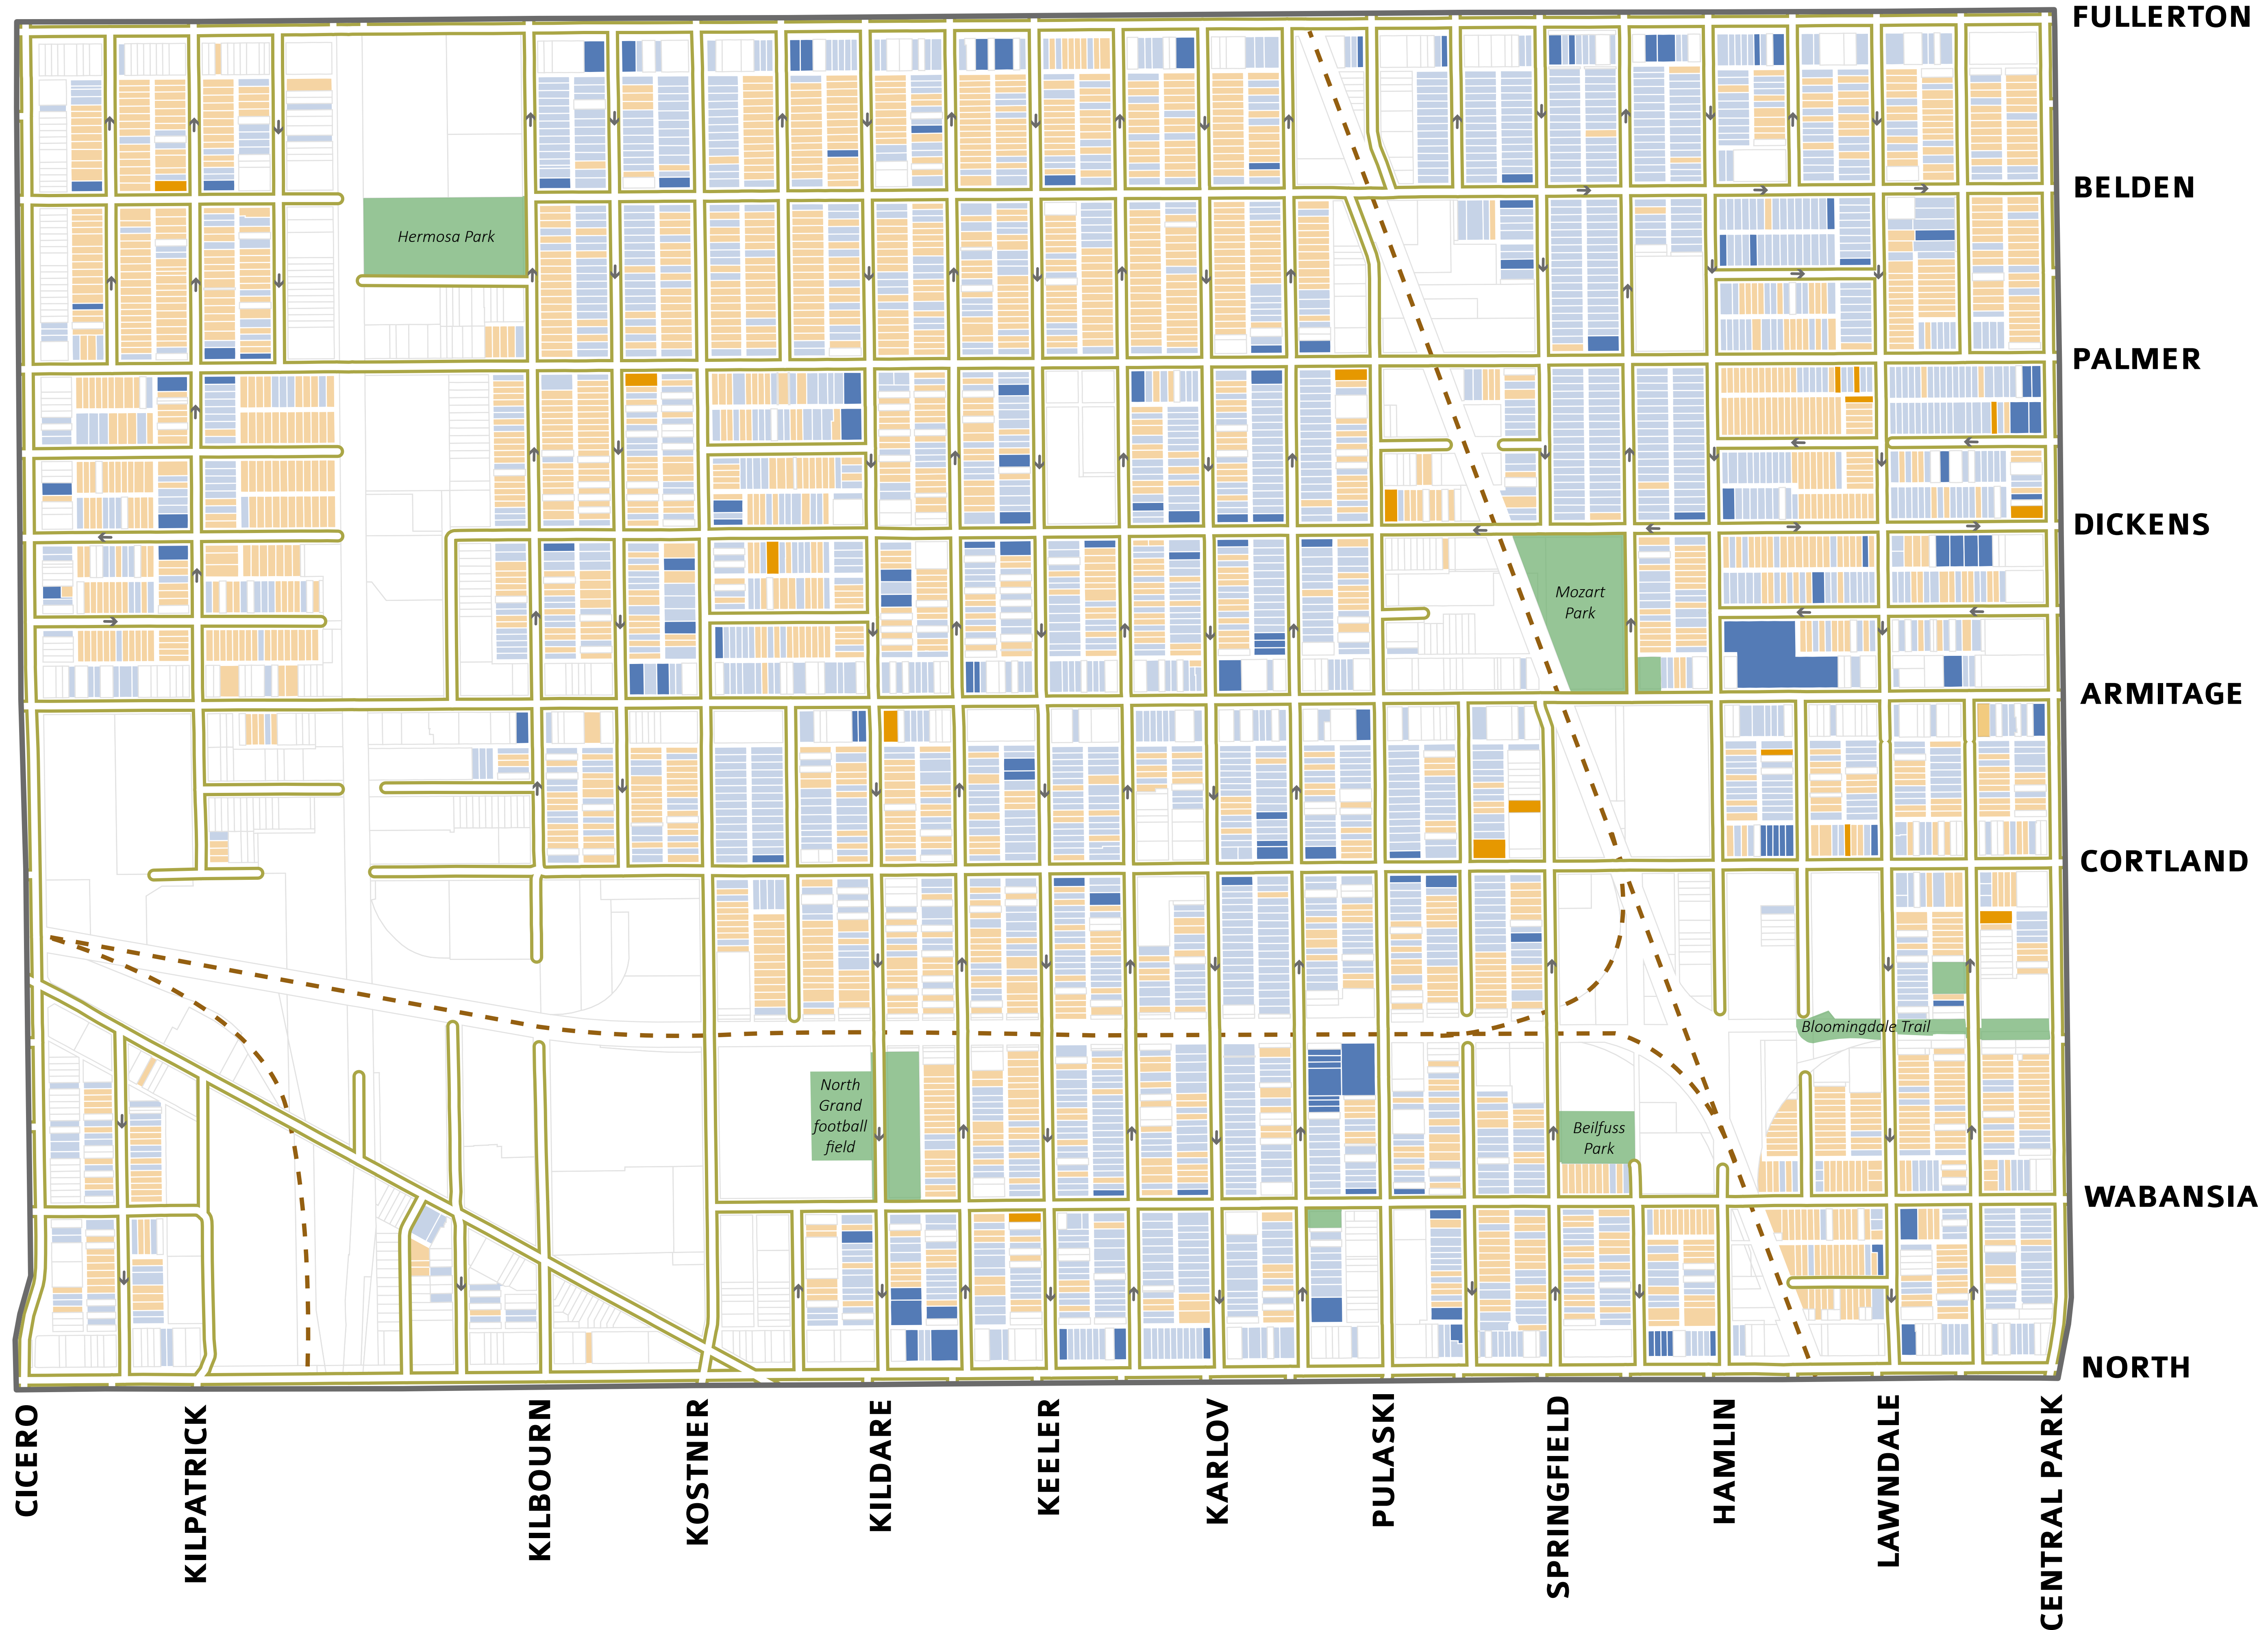

Hermosa CNRP Target Area

- Parcel Type
- Single Family
 - Condominium
 - 2 to 4 Unit Bldg
 - 5+ Unit Bldg
 - Non-residential
 - Park

SOURCES: IHS CALCULATIONS OF DATA FROM THE COOK COUNTY ASSESSOR, CITY OF CHICAGO DATA PORTAL