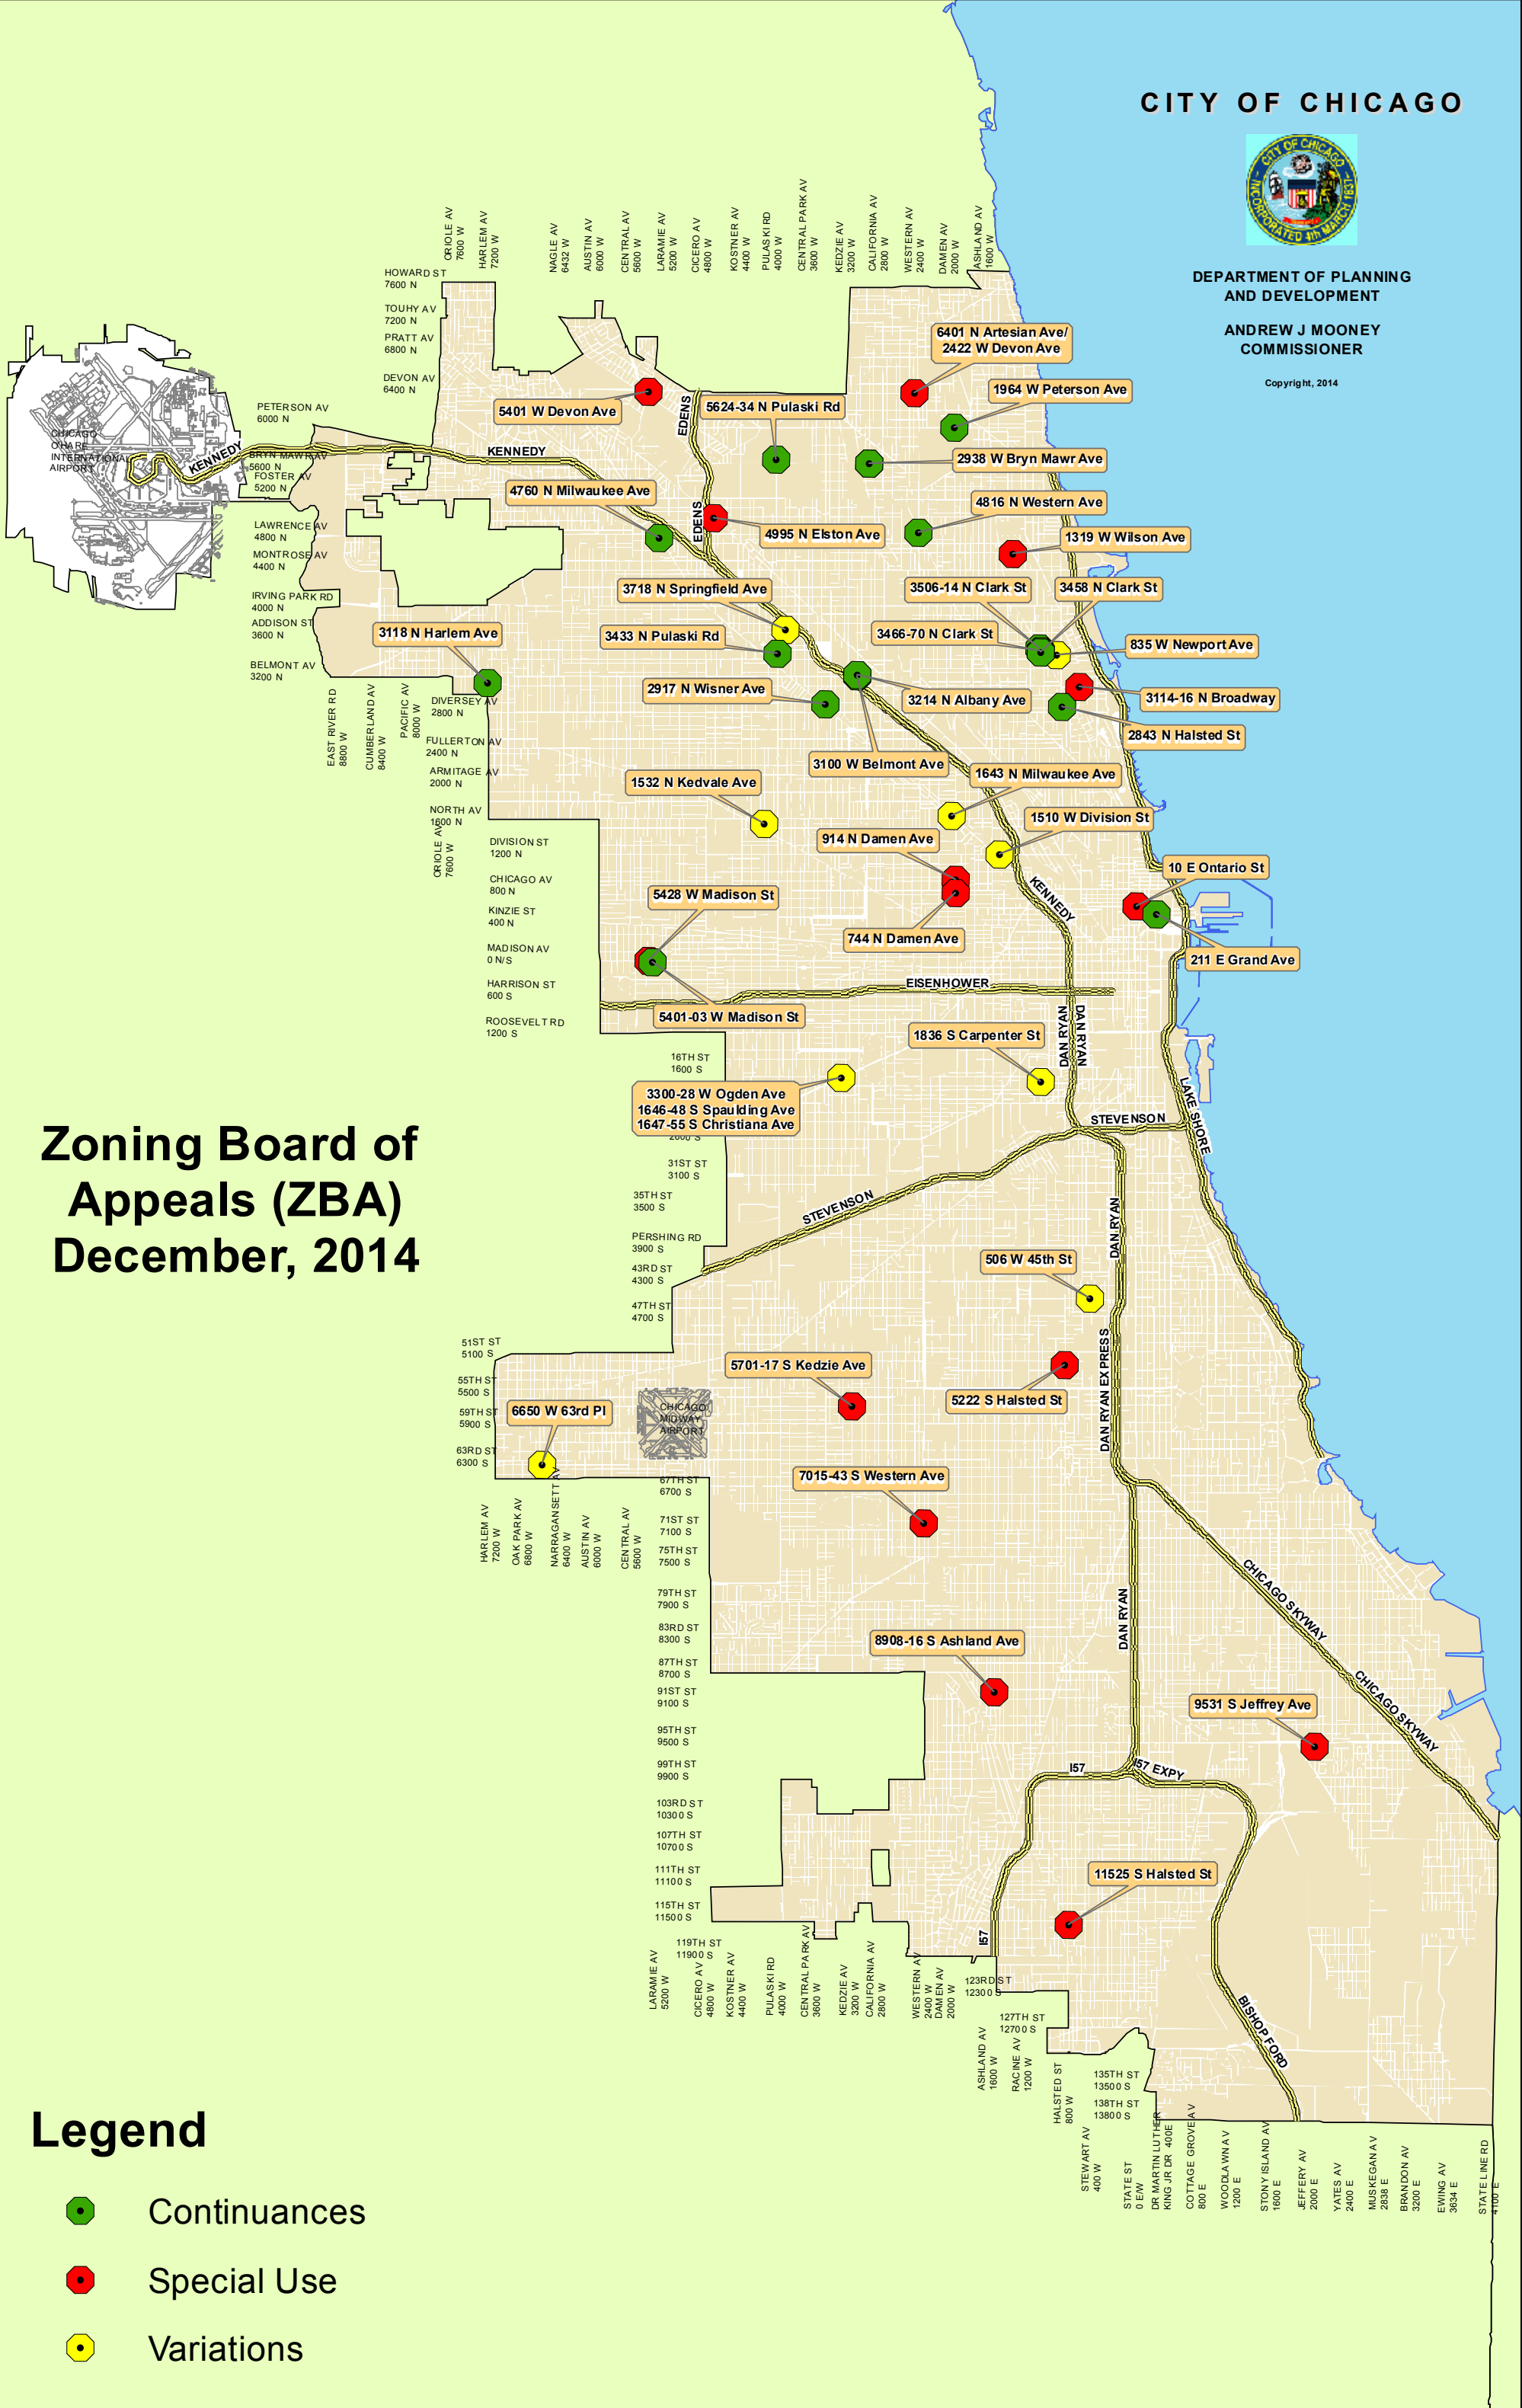

DEPARTMENT OF PLANNING AND DEVELOPMENT

ANDREW J MOONEY
COMMISSIONER

Copyright, 2014

Zoning Board of Appeals (ZBA) December, 2014

Legend

-  Continuances
-  Special Use
-  Variations