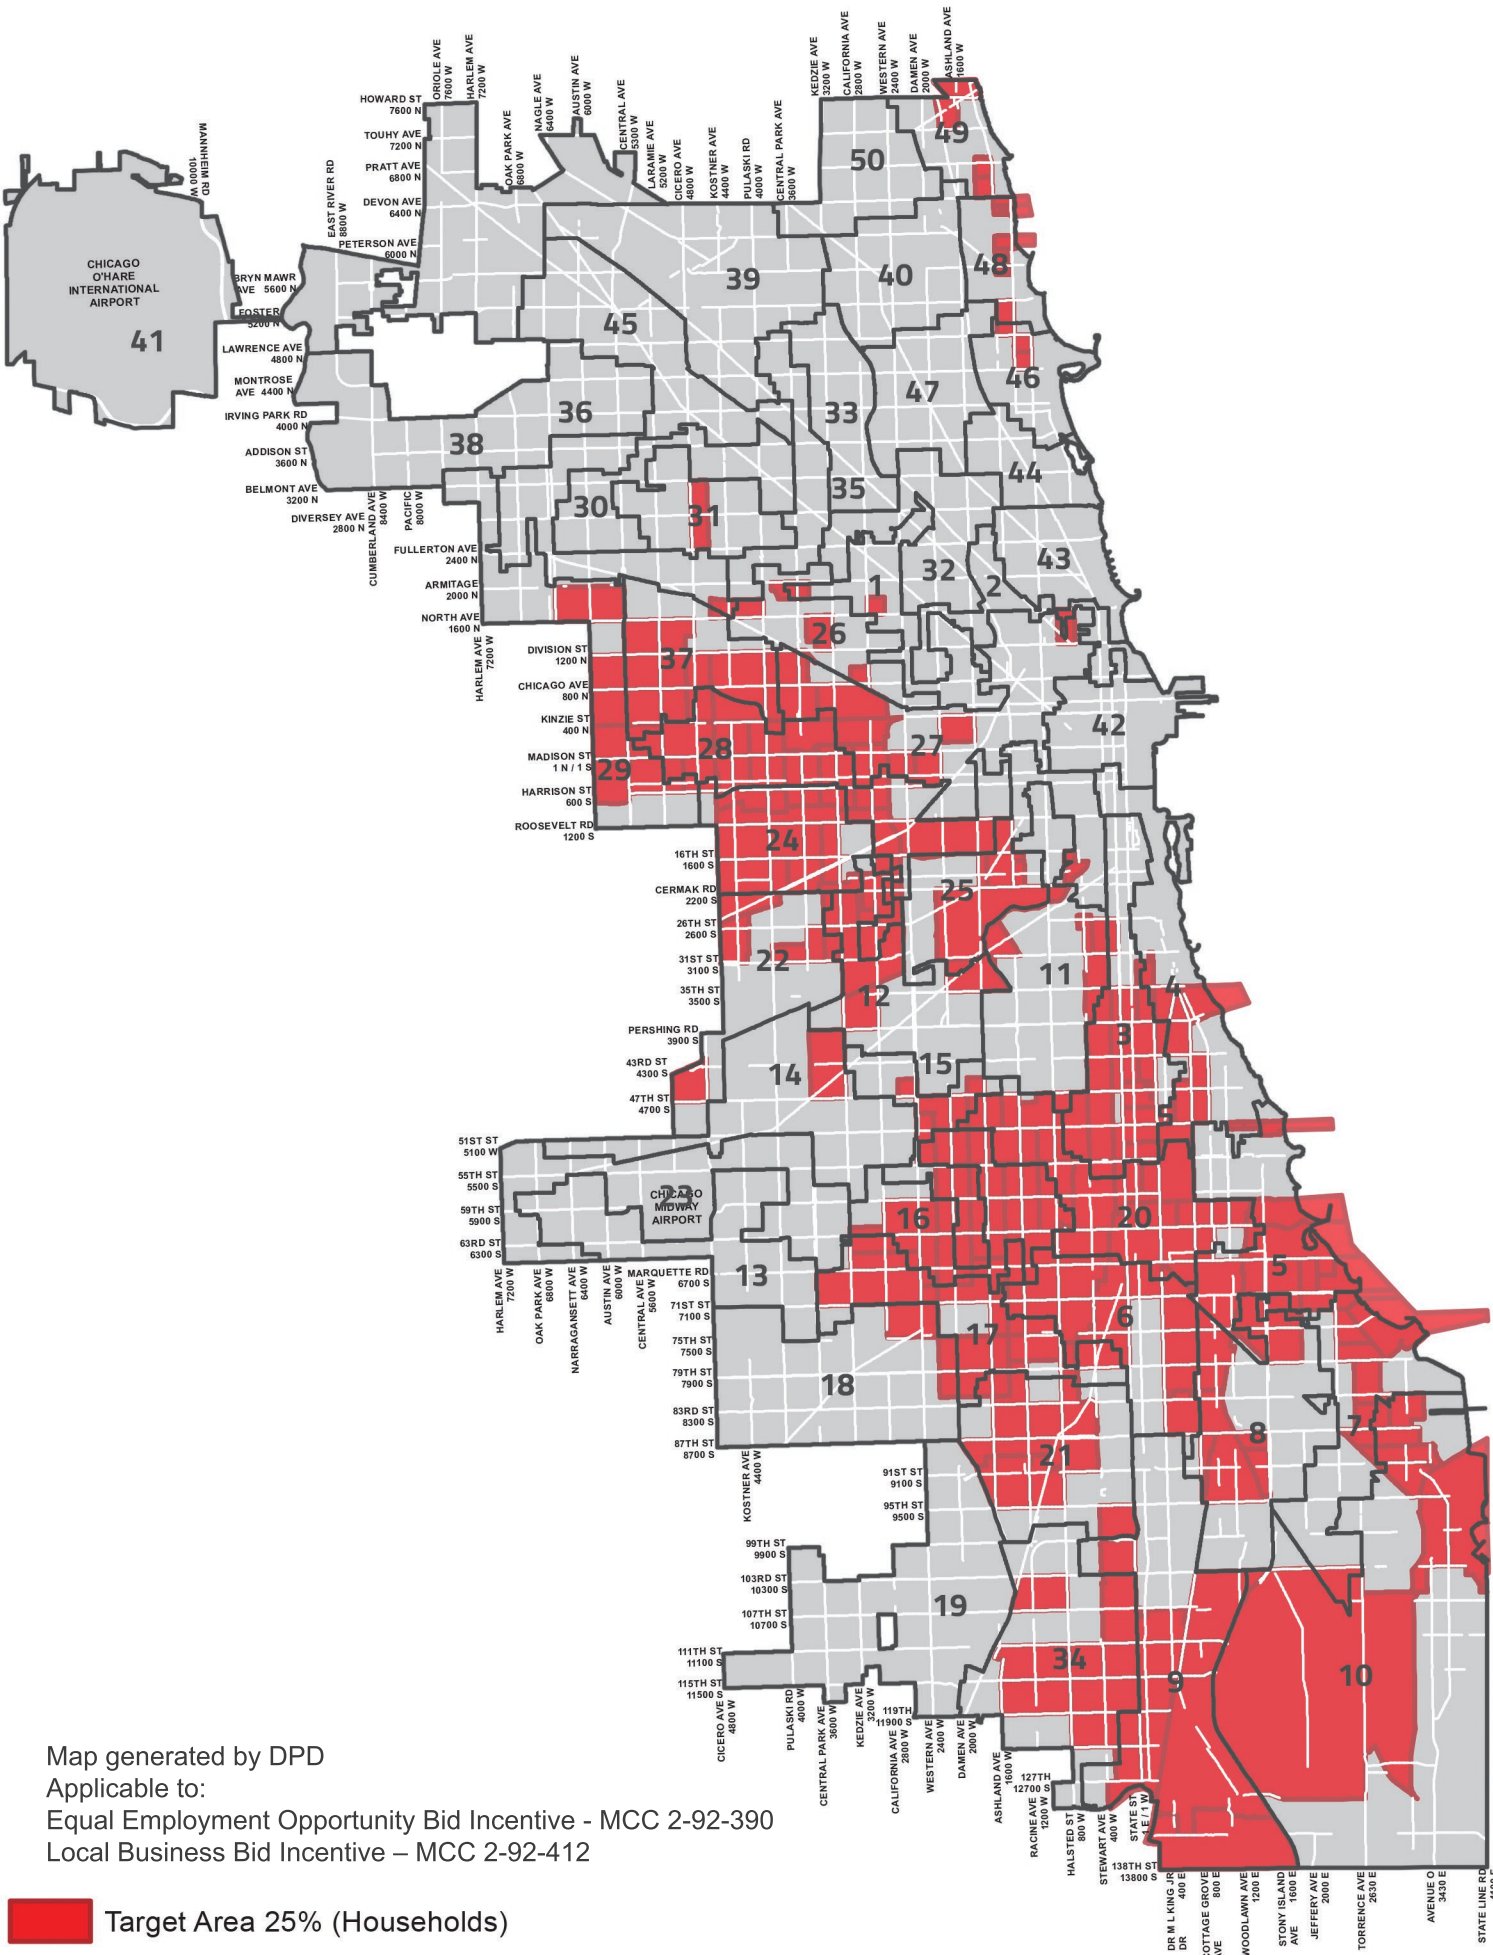

# City of Chicago Socio-Economically Disadvantaged Areas\*

Map generated by DPD

Applicable to:

Equal Employment Opportunity Bid Incentive - MCC 2-92-390

Local Business Bid Incentive – MCC 2-92-412

 Target Area 25% (Households)